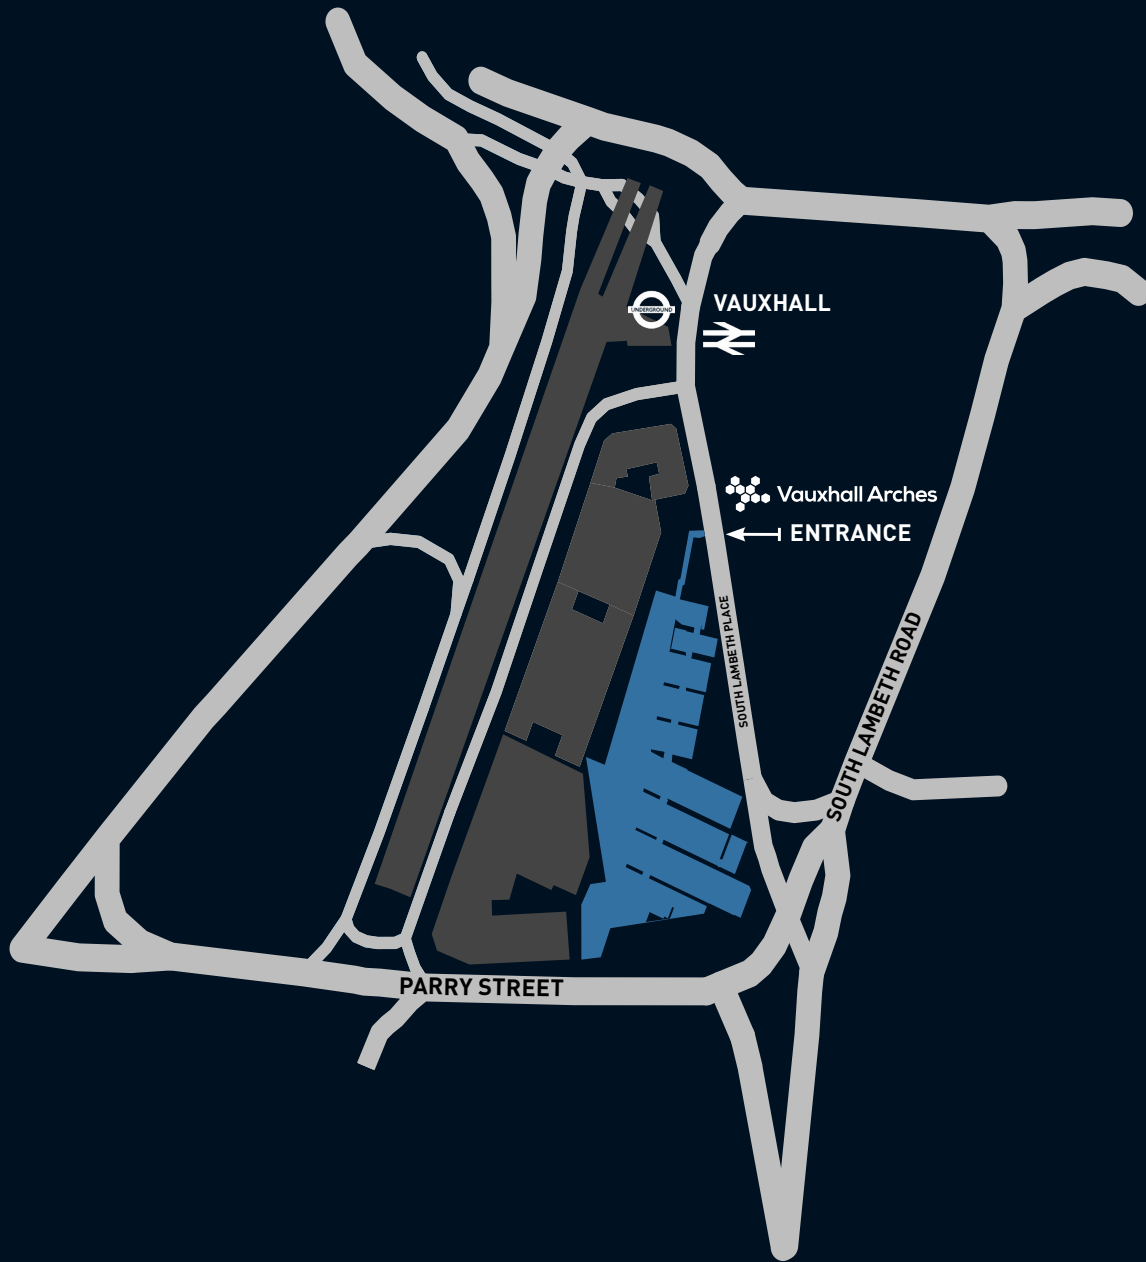

CONTACT

Our expert team is on hand to help you realise your vision – meeting your every event requirement and tailoring the event to suit your budget.

EMAIL

info@vauxhallarches.co.uk

PHONE

0203 242 0040

vauxhallarches.co.uk

ADDRESS

6 South Lambeth Place
Vauxhall
London
SW8 1SP